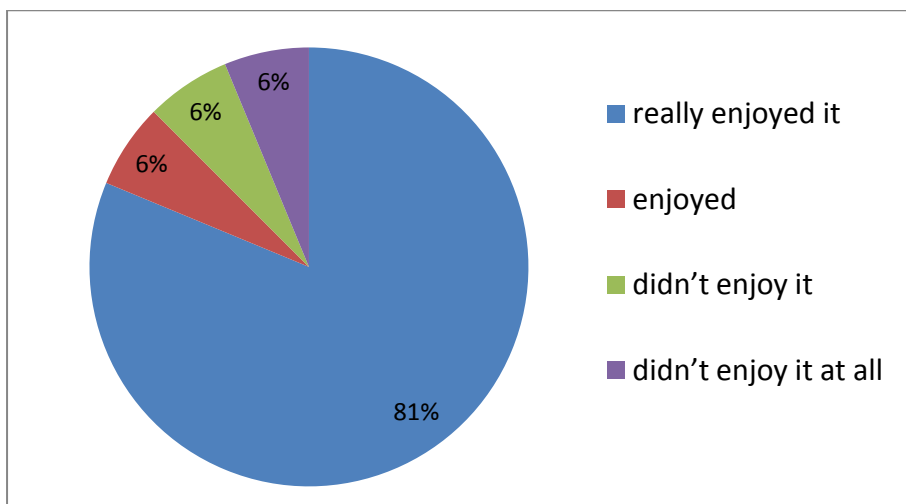

## Pimlico Toy Library evaluation

### Saatchi Gallery, 16<sup>th</sup> February 2015

On February 16<sup>th</sup> February, the Pimlico Toy Library took a group of adults and children to the Saatchi Gallery in Sloane Square.

Pimlico Toy Library would like to thank the Saatchi Gallery for hosting the Toy Library.

Feedback from adults and children who took the coach back to the Toy Library after the Saatchi Gallery was very positive.

Most said they really enjoyed it...

Feedback from the children....

Almost three quarters said their children had learnt something new at the Saatchi Gallery.